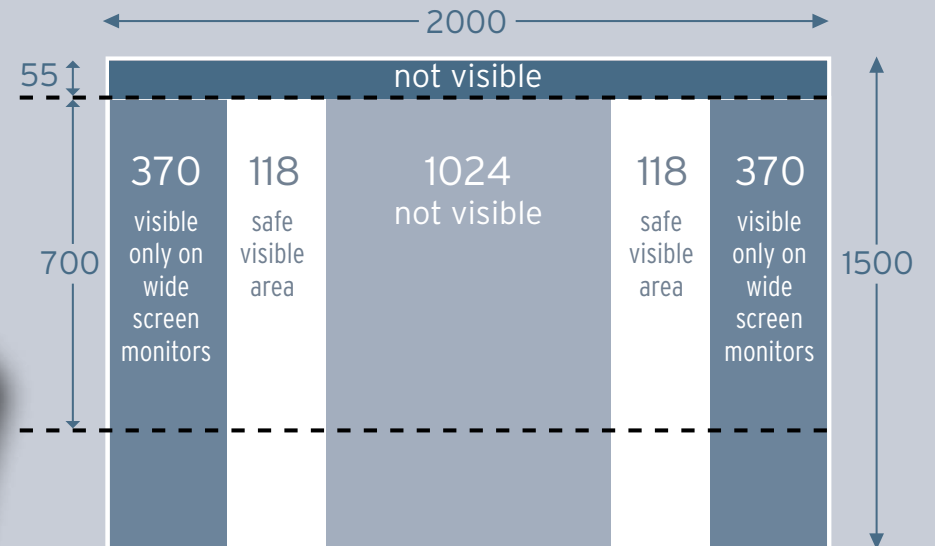

WEBSITE SPECIFICATIONS

Position	Desktop	Tablet	Mobile
Top Billboard	728 x 90	468 x 60	300 x 75
MPU 1	300 x 250	300 x 250	300 x 250
MPU 2	300 x 250	300 x 250	300 x 250
MPU 3	300 x 250	300 x 250	300 x 250
MPU 4	300 x 250	300 x 250	300 x 250
In-Content	728 x 90	468 x 60	300 x 75

Sizes in pixels - width x height

TARGET BANNERS & FEATURE SPONSOR BANNERS

WALLPAPER SPECIFICATIONS

DESKTOP WALLPAPER

2000 x 1500 pixels
(inc 1024 centre gap not visible)

SAFE VISIBLE AREA on most monitors
118 x 700 pixels either side of centre gap